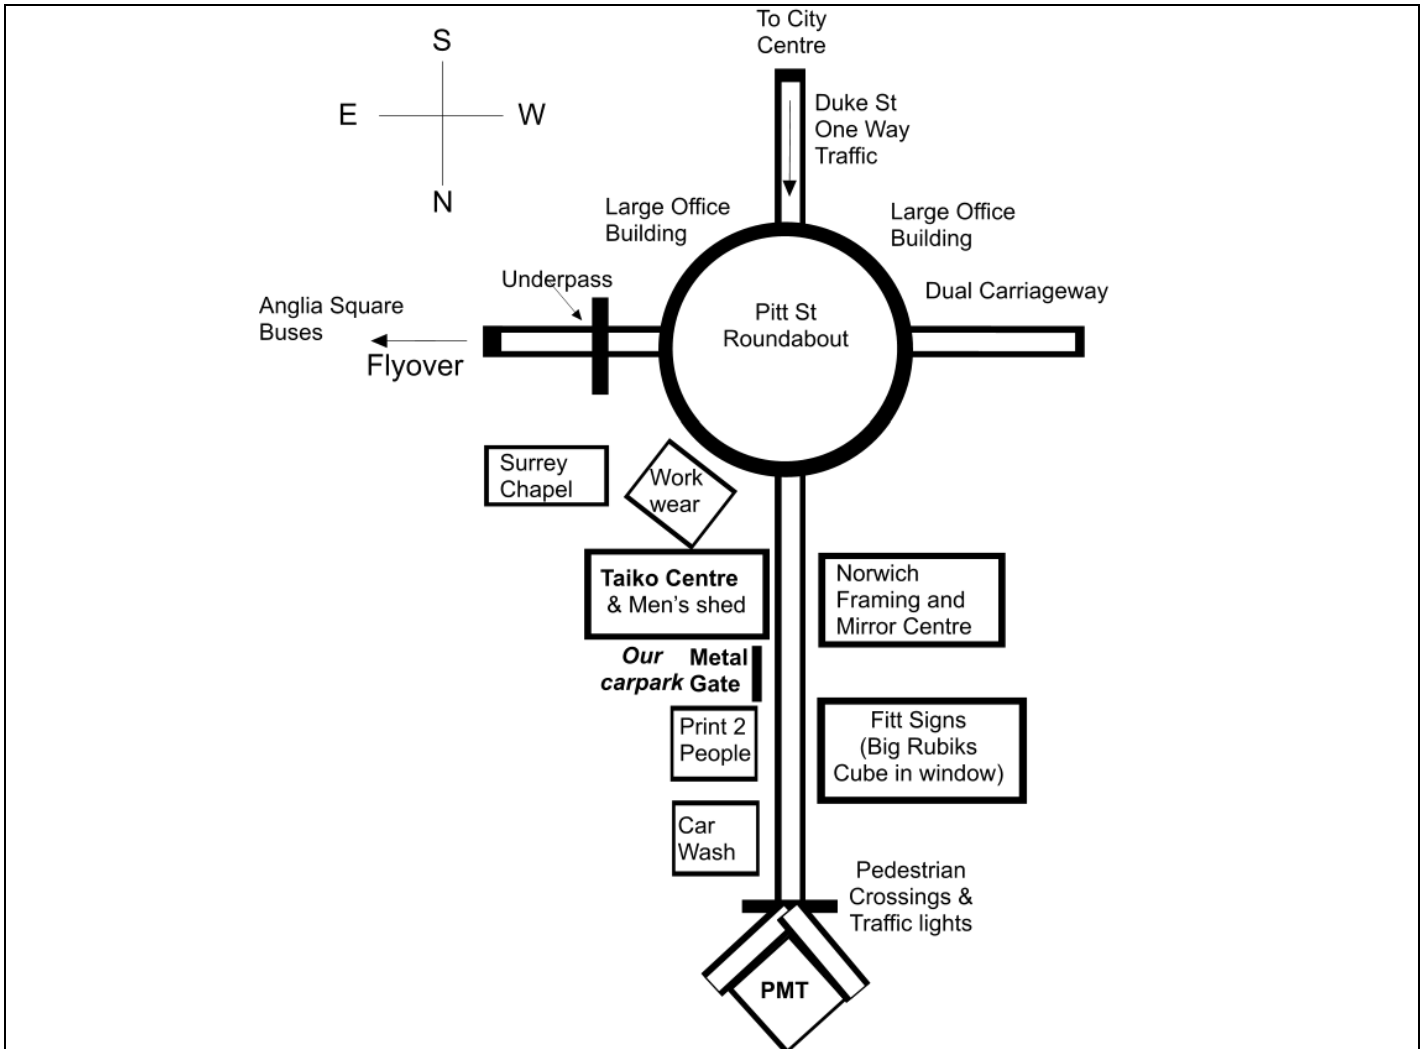

How to find Taiko Centre East Practice Venue

47 - 51 Pitt St, NR3 1DE

Our building is right next to a big busy roundabout.
We are on the north side of the roundabout heading out of Norwich.

Look for a metal gate, Men's Shed sign, and a gravel car park

Then look for our awe-inspiring door!
You choose which one to enter:-)

Turn left at the top of first flight of stairs and go through a short covered corridor with small kitchen on the right. Or follow the noise!