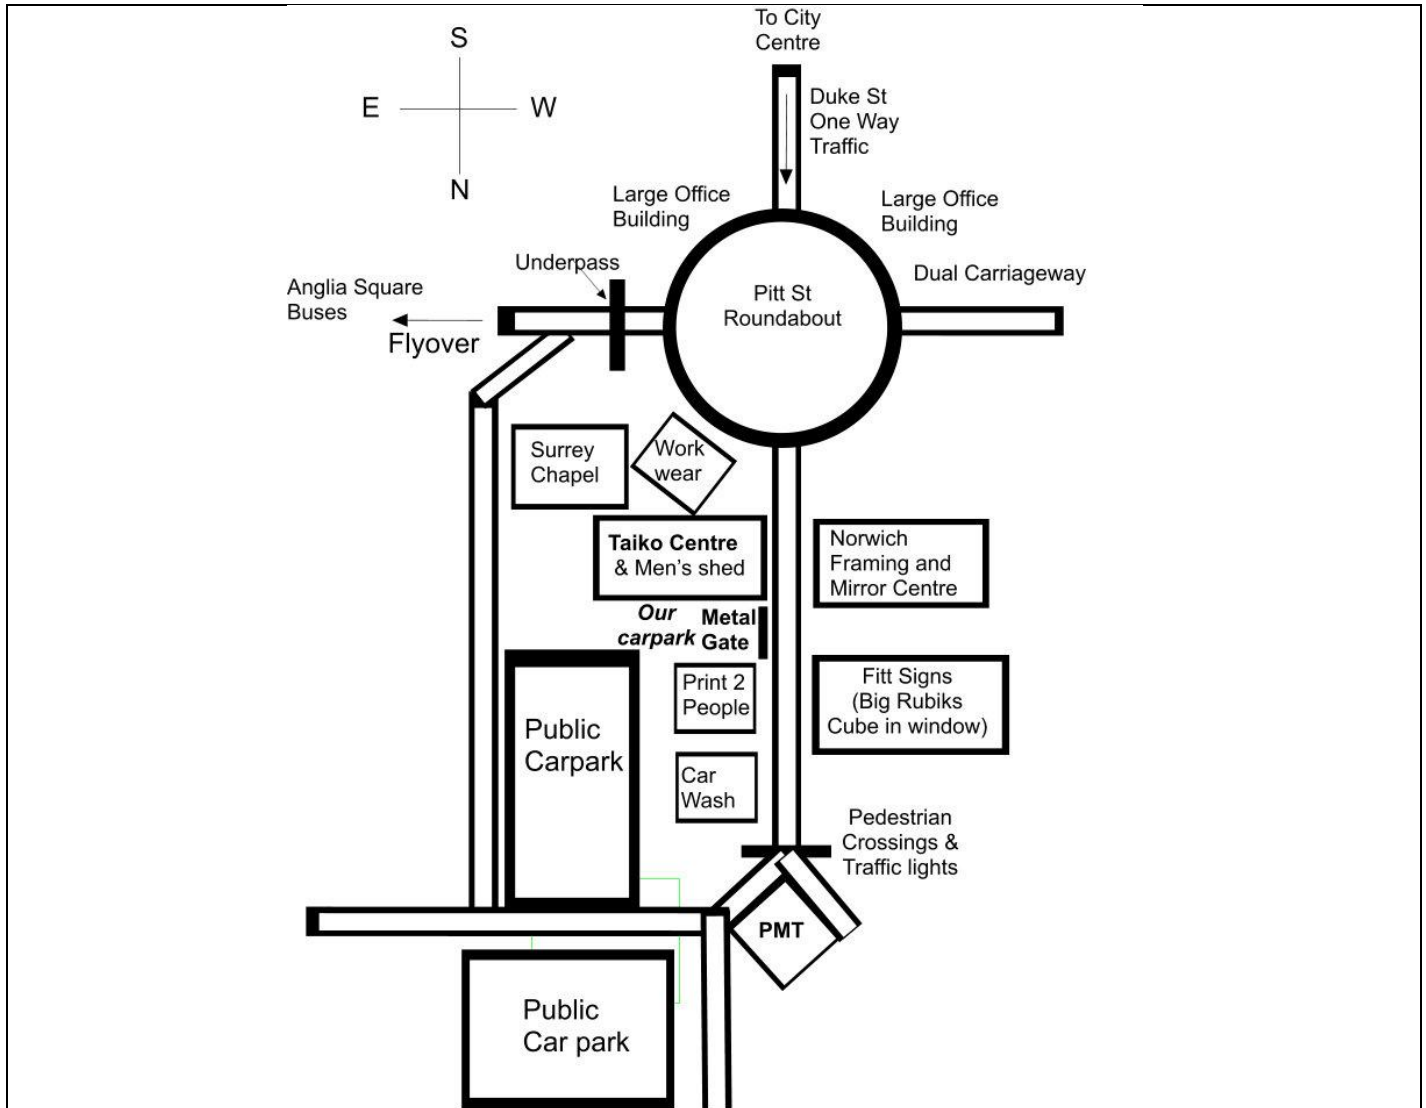

How to find Taiko Centre East Practice Venue

47 - 51 Pitt St, NR3 1DE

Our building is right next to a big busy roundabout.
We are on the north side of the roundabout heading out of Norwich.

Look for a metal gate, Men's Shed sign, and a gravel car park

Then look for our awe-inspiring door!
You choose which one to enter:-)

Turn left at the top of first flight of stairs and go through a short covered corridor with small kitchen on the right. Or follow the noise!